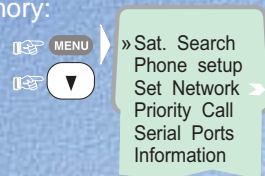

Changing Net service provider

The Net service provider can only be selected for the Ocean Region in use. The Net selection is stored in the Nera F77 memory:

1. 1 Open the **MENU**: and scroll down to **Set Network**.