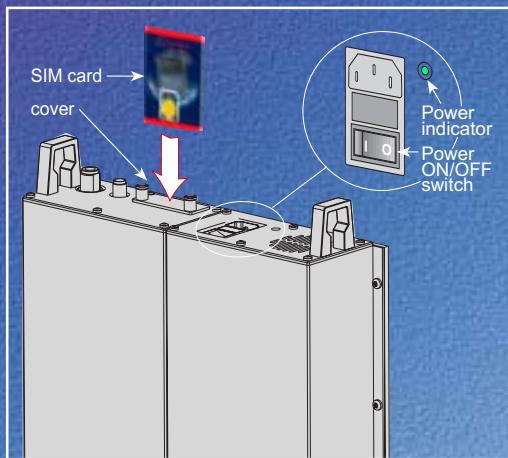

Nera F77 - Brief Operating Instruction

Switching ON

- 1 Insert SIM card (if used).
- 2 Set the **Power ON/OFF** switch on the upper end of the Main Communication Unit to ON. The power indicator lights up.
- 3 Enter SIM code (if SIM card is used)
- 4 Nera F77 starts up. It automatically initializes the system and searches for the satellite.

When idle, the Nera ISDN Handset displays:

Making a call

- 1 Dial 00, country code and subscriber number, e.g.:

- When entered, the display reads:
- When the remote end answers, the display reads:
The timer starts.

Dash separates additional dialing
Timer, minutes:seconds

- 2 End the call by pressing hook ON/OFF or replacing the handset in the cradle.

Use DEL to modify entries: **DEL** pressing DEL once, erases one digit. Holding the key more than 0.5 second erases the whole number. Use the handsfree key to toggle the loudspeaker ON/OFF.