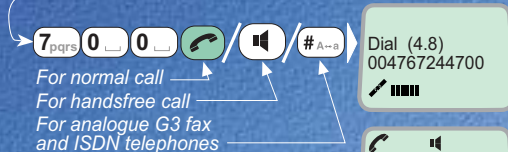

Nera F77 - Brief Operating Instruction

Switching ON

- 1 Insert SIM card (if used).
- 2 Set the **Power ON/OFF** switch on the upper end of the Main Communication Unit to ON. The power indicator lights up.
- 3 Enter SIM code (if SIM card is used)
- 4 Nera F77 starts up. It automatically initializes the system and searches for the satellite.

When idle, the Nera ISDN Handset displays:

Making a call

- 1 Dial 00, country code and subscriber number, e.g.:

- When entered, the display reads:
- When the remote end answers, the display reads:
The timer starts.

Dash separates additional dialing
Timer, minutes:seconds

- 2 End the call by pressing hook ON/OFF or replacing the handset in the cradle.

Use DEL to modify entries: **DEL** pressing DEL once, erases one digit. Holding the key more than 0.5 second erases the whole number. Use the handsfree key to toggle the loudspeaker ON/OFF.