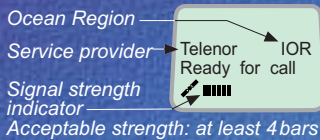

Nera F77 - Brief Operating Instruction

Switching ON

- 1 Insert SIM card (if used).
- 2 Set the **Power ON/OFF** switch on the upper end of the Main Communication Unit to ON. The power indicator lights up.
- 3 Enter SIM code (if SIM card is used)
- 4 Nera F77 starts up. It automatically initializes the system and searches for the satellite.

When idle, the Nera ISDN Handset displays:

Making a call

- 1 Dial 00, country code and subscriber number, e.g.:

- When entered, the display reads:
- When the remote end answers, the display reads:
The timer starts.