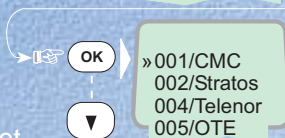

1. 2 Scroll down to the required Net service provider: