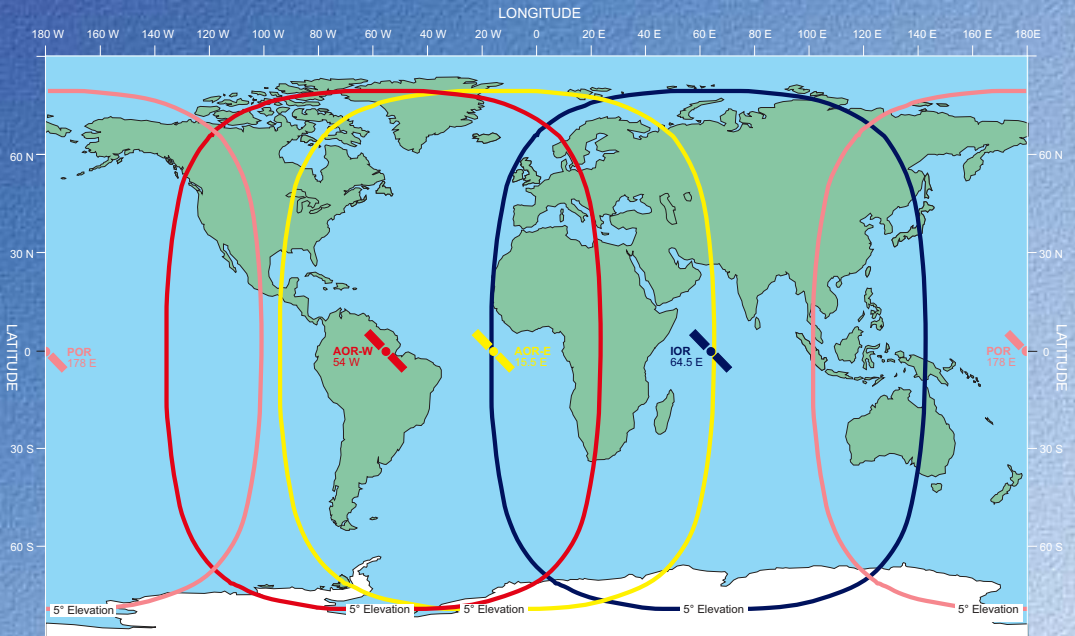

When idle, the Nera ISDN Handset displays:

Making a call

- 1 Dial 00, country code and subscriber number, e.g.:

- When entered, the display reads:
- When the remote end answers, the display reads:
The timer starts.

- 1 Open the **MENU**: and scroll down to **Set Network**.

- 2 Scroll down to the required Net service provider:

- 3 Store the new Net service provider for the current Ocean Region:

Nera F77 - Brief Operating Instruction

Nera F77 provides communication with the public telephone network via **satellite**, which requires **free line of sight**.

Four satellites are positioned stationary above **equator**. The satellites provide the coverage shown on the map below. Nera F77 searches **any Inmarsat satellite** as default.